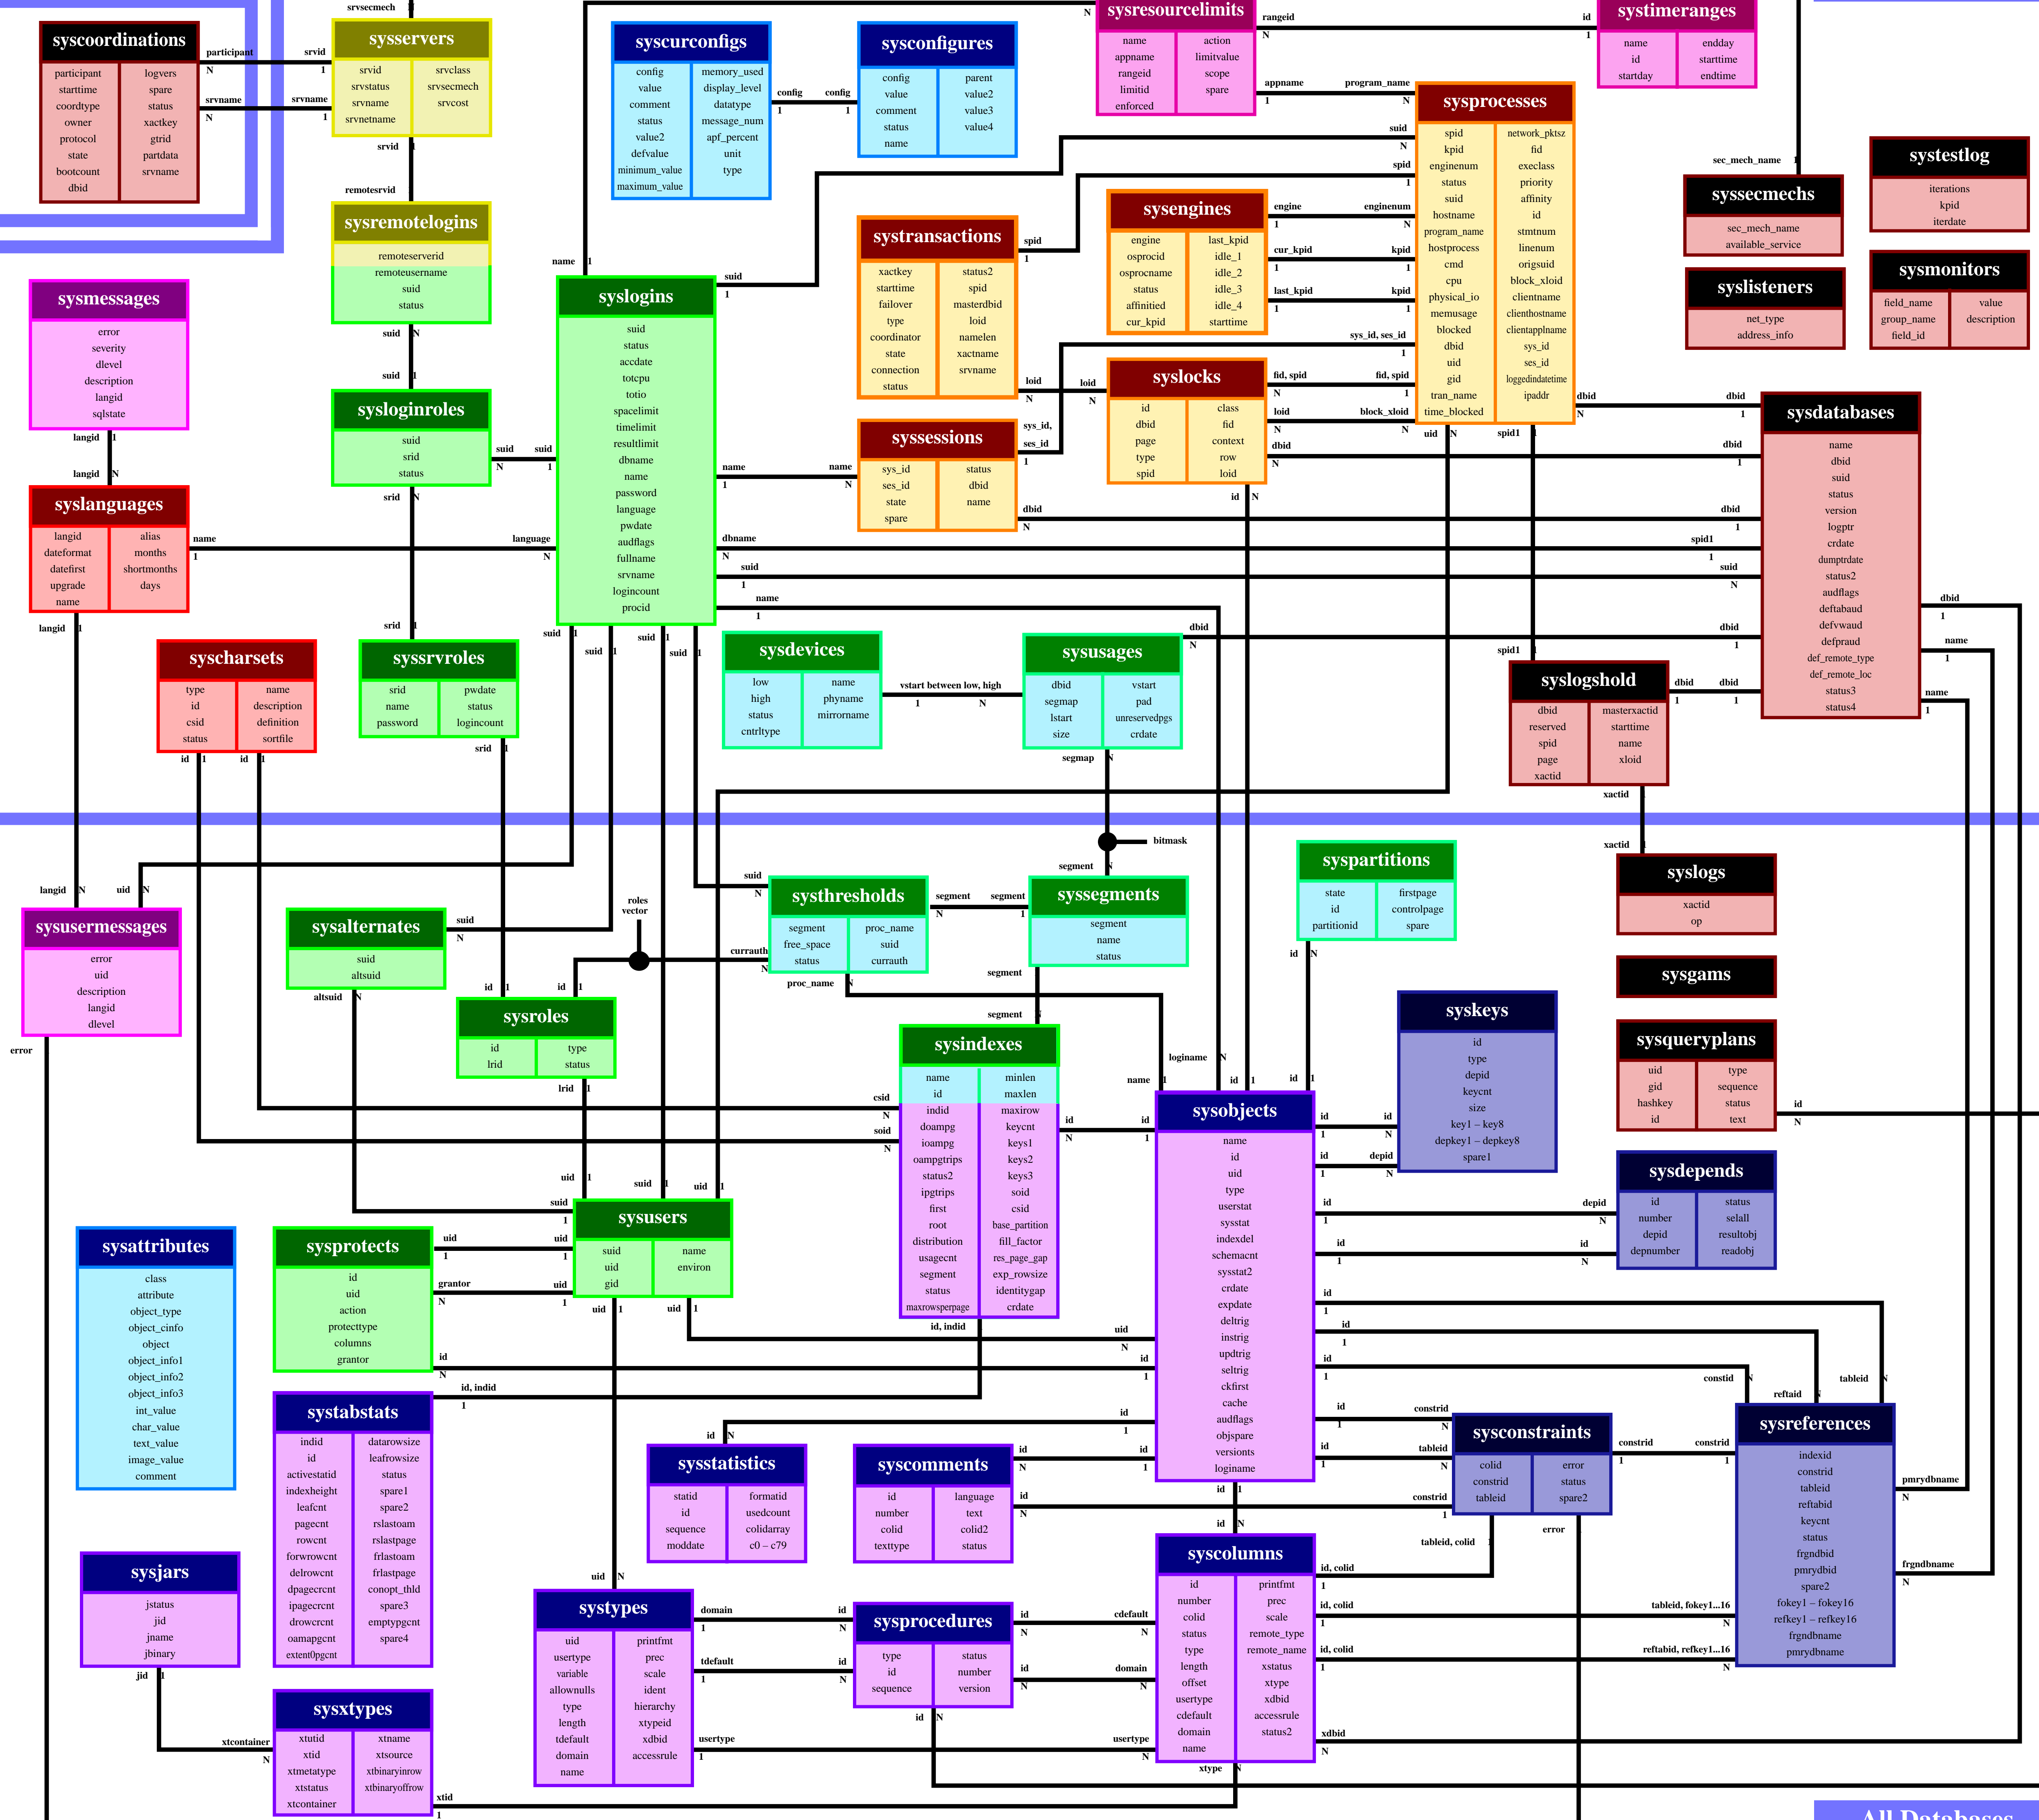

sysystemdb

Master Database

Sybase Adaptive Server™ Enterprise System Tables Diagram

Sybase Adaptive Server Enterprise System Tables Diagram, an entity relationship diagram for Sybase Adaptive Server Enterprise 12.5.

To order additional posters, call (800) 8-SYBASE (in USA and Canada) Part Number L00297  
 Sybase, Inc.  
 6475 Christie Avenue  
 Emeryville CA 94608  
 U. S. A.

### Key

- Configuration
- Users, Roles & Permissions
- Remote Servers
- Storage
- Time Ranges & Limits
- Messages
- Objects
- Integrity Relationships
- Processes & Locks
- Language & Character Sets
- Miscellaneous

The lines represent key relationships and potentially useful joins. The column names for the relationships appear above or to the left of the lines, and the type of relationship (1:1, 1:N, N:N) appears below or to the right of the lines. A comma separating column names means that the relationship requires both columns.